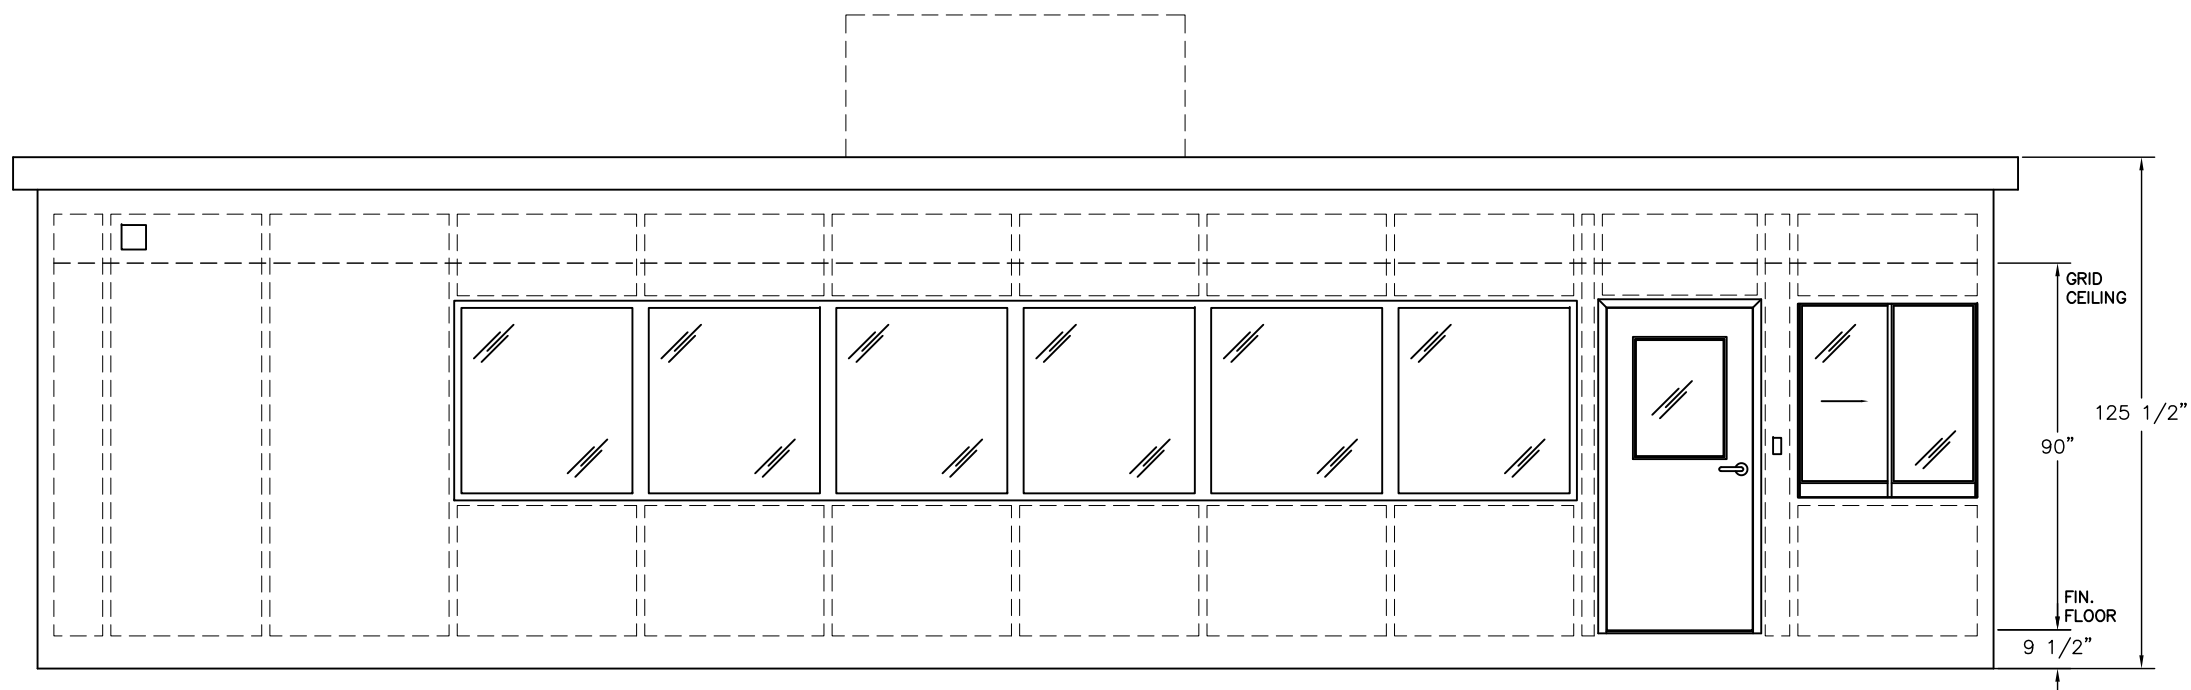

 4133 SHORELINE DRIVE
 EARTH CITY, MO 63045
 1-800-456-5464
 www.portaking.com

TITLE: SECURITY BUILDING 13 – PLAN VIEW

ELEVATION A

ELEVATION B

ELEVATION C

ELEVATION D