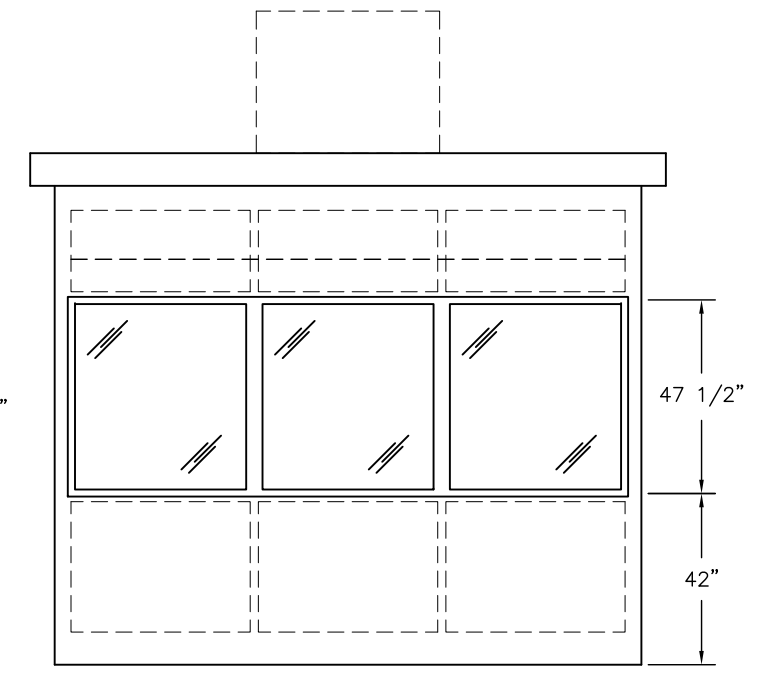

 4133 SHORELINE DRIVE
 EARTH CITY, MO 63045
 1-800-456-5464
 www.portaking.com

TITLE: SECURITY BUILDING 13 – PLAN VIEW

ELEVATION A

ELEVATION B

ELEVATION C

ELEVATION D