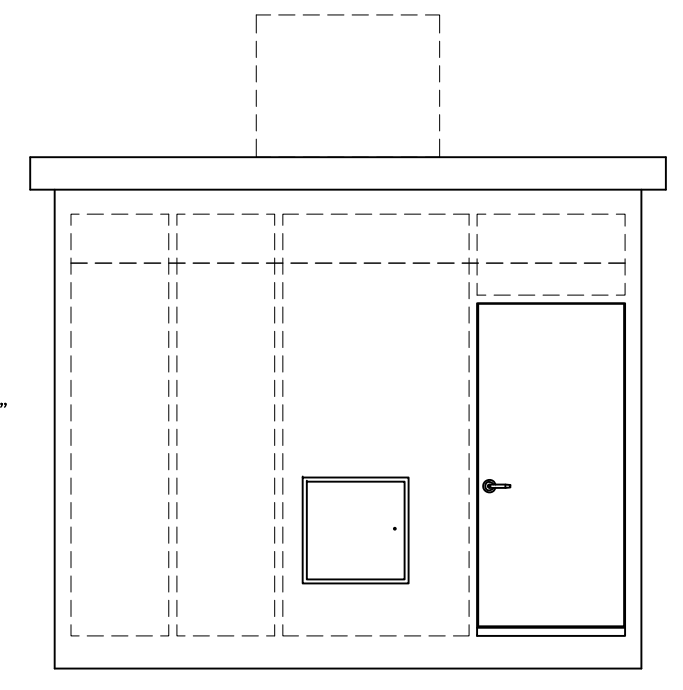

 4133 SHORELINE DRIVE
 EARTH CITY, MO 63045
 1-800-456-5464
 www.portaking.com

TITLE: SECURITY BUILDING 13 – PLAN VIEW

ELEVATION A

ELEVATION B

ELEVATION C

ELEVATION D