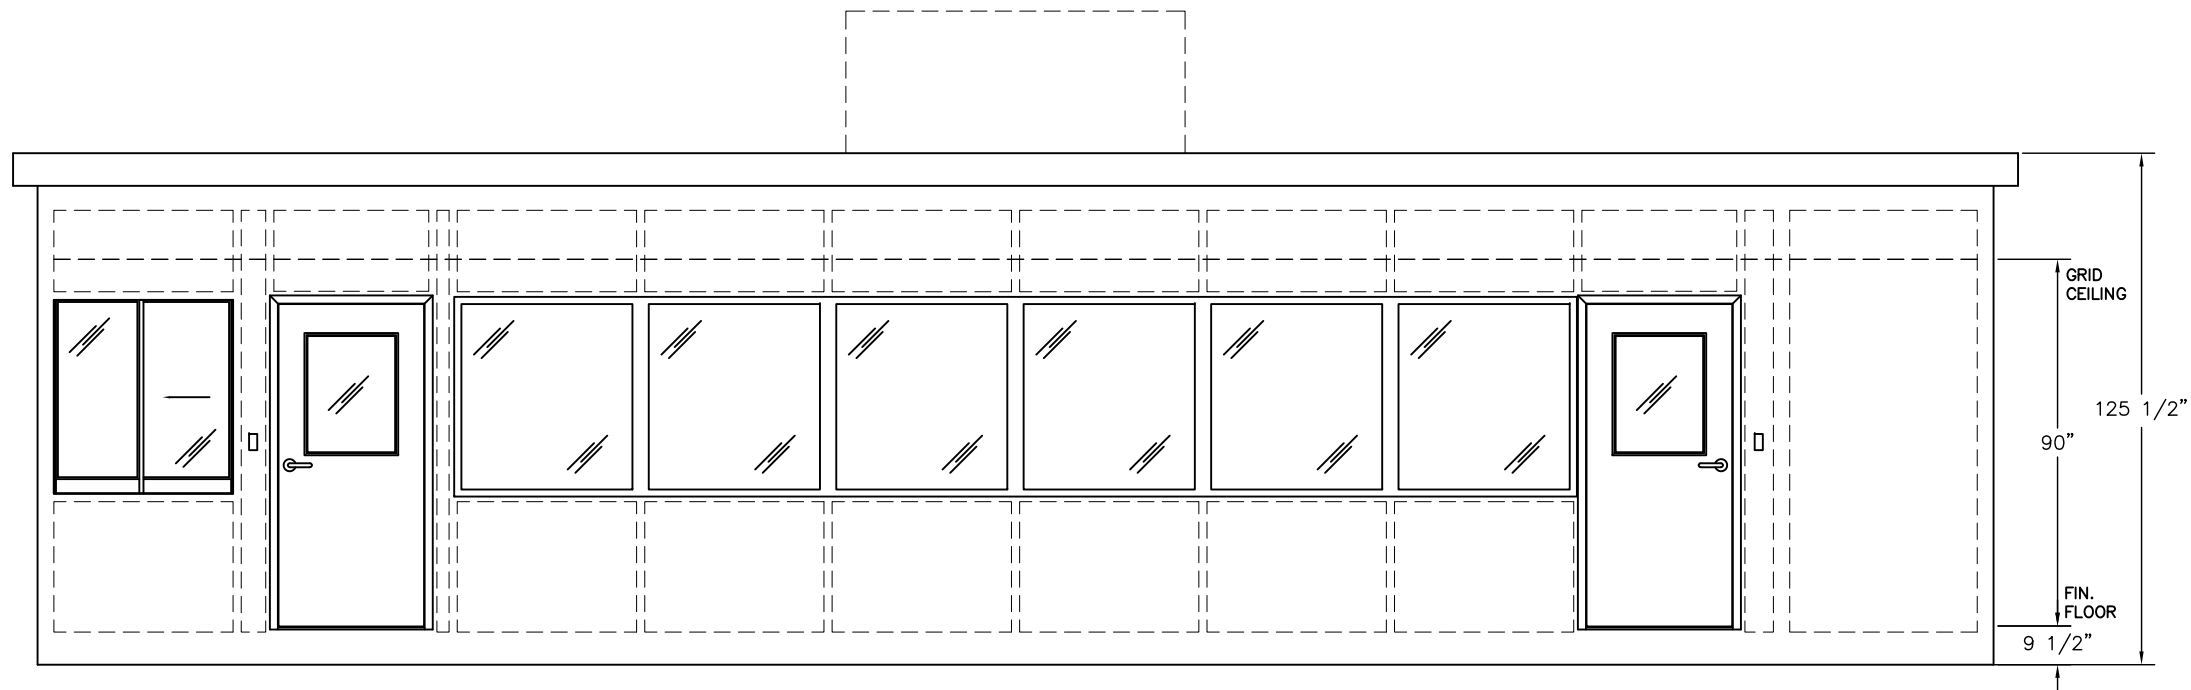

 4133 SHORELINE DRIVE
 EARTH CITY, MO 63045
 1-800-456-5464
 www.portaking.com

TITLE: SECURITY BUILDING 13 – PLAN VIEW

ELEVATION A

ELEVATION B

ELEVATION C

ELEVATION D